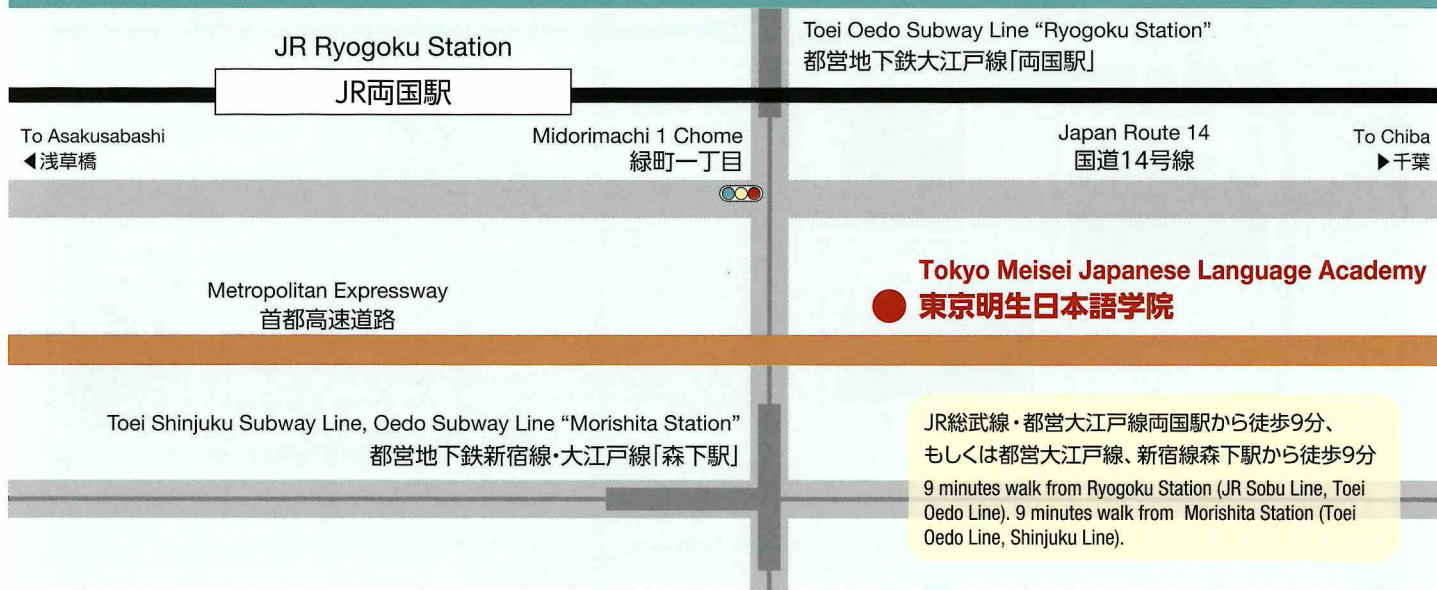

学校案内図 School Area Map

学校法人朝日学園
東京明生日本語学院

〒130-0021 東京都墨田区緑1-2-10
TEL 03-6659-4499 FAX 03-6659-3749

Tokyo Meisei Japanese Language Academy

1-2-10 Midori, Sumida-ku, Tokyo, 130-0021
TEL 03-6659-4499 FAX 03-6659-3749

HP <http://tokyo-meisei.ac.jp>

✉ jpl@tokyo-meisei.ac.jp