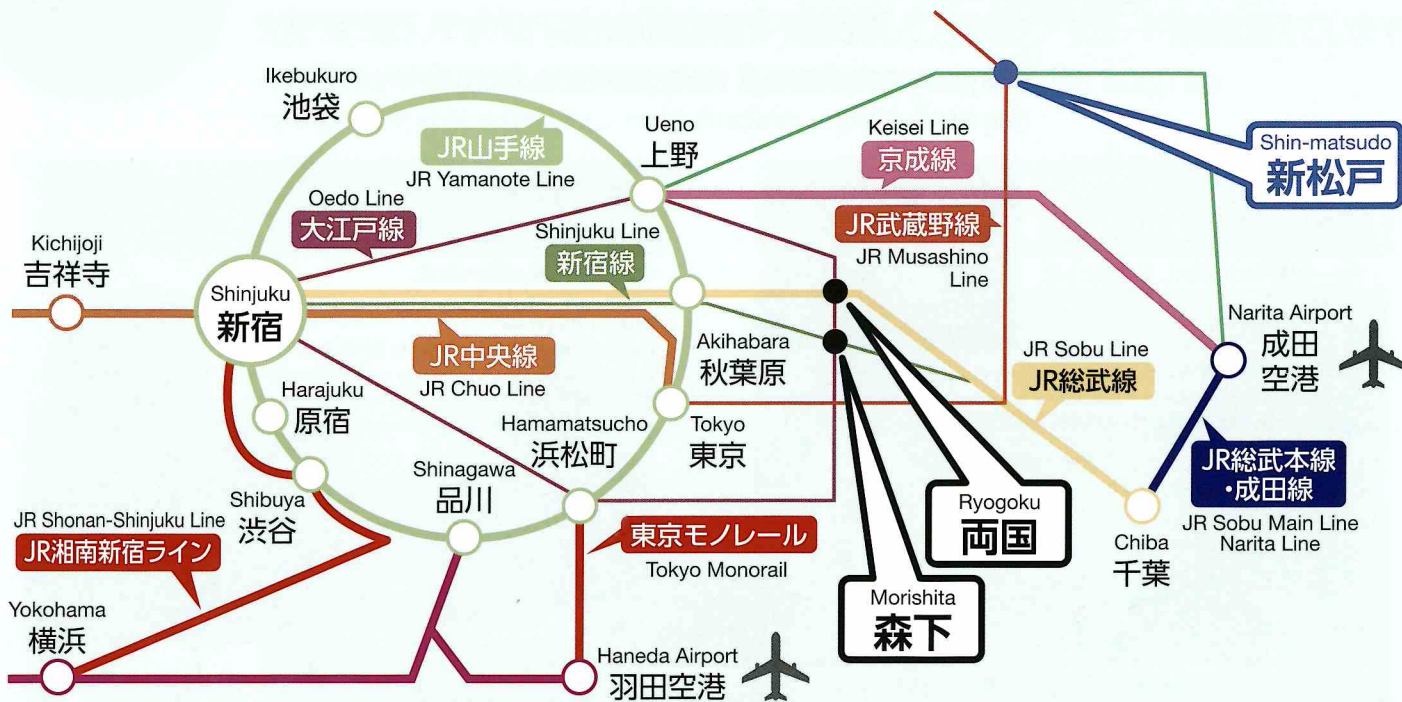

路線図 How to Access Tokyo Meisei Japanese Language Academy